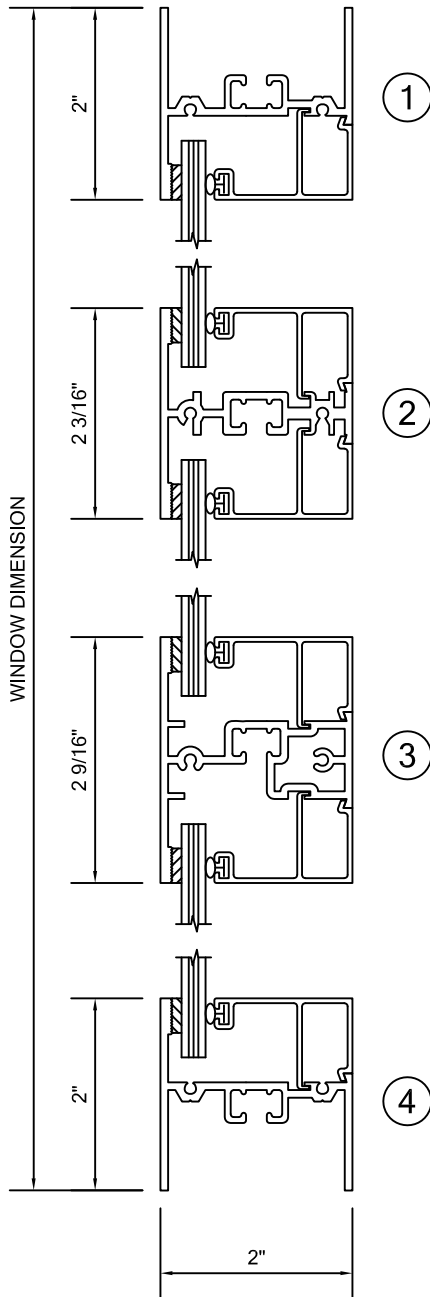

ALLIANCE WINDOW COMPANY, INC

PRODUCT INFORMATION:
FIXED WINDOW
2000 SERIES
2" FRAME DEPTH
MFG CODE: 2000 FIG
- AAMA HC-80 RATED
- 120 PSI STRUCTURAL
- 18 PSF WATER

Commercial Aluminum Windows & Doors

*NON THERMAL FRAME SHOWN ALSO
AVAILABLE WITH THERMAL FRAMING

*FRAMING SHOWN AS EQUAL LEG, ALSO
AVAILABLE ARE NAIL FIN, FLANGE FRAME, AND
PROJECT SPECIFIC APPLICATIONS.

14152 ARNDT ROAD N.E. AURORA, OREGON 97002
PHONE: 503.678.2966 FAX: 503.678.6876
WWW.ALLIANCEWINDOW.NET