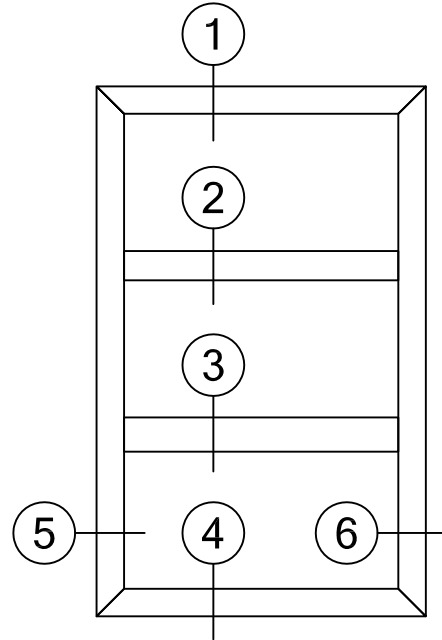

ALLIANCE WINDOW COMPANY, INC

PRODUCT INFORMATION:
FIXED WINDOW
2000 SERIES
2" FRAME DEPTH
MFG CODE: 2000 FIG
- AAMA HC-80 RATED
- 120 PSI STRUCTURAL
- 18 PSF WATER

Commercial Aluminum Windows & Doors

*NON THERMAL FRAME SHOWN ALSO
AVAILABLE WITH THERMAL FRAMING

*FRAMING SHOWN AS EQUAL LEG, ALSO
AVAILABLE ARE NAIL FIN, FLANGE FRAME, AND
PROJECT SPECIFIC APPLICATIONS.

14152 ARNDT ROAD N.E. AURORA, OREGON 97002
PHONE: 503.678.2966 FAX: 503.678.6876
WWW.ALLIANCEWINDOW.NET