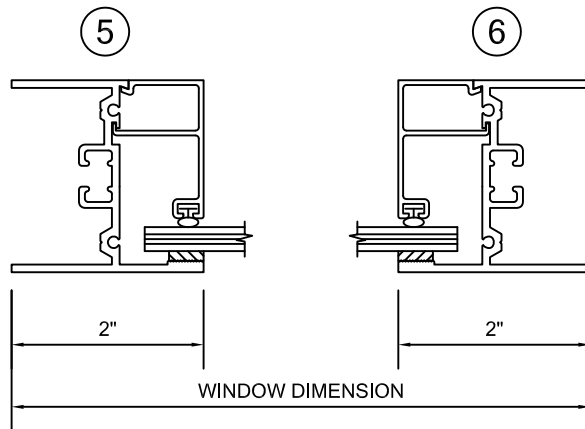

ALLIANCE WINDOW COMPANY, INC

PRODUCT INFORMATION:
FIXED WINDOW
2000 SERIES
2" FRAME DEPTH
MFG CODE: 2000 FIG
- AAMA HC-80 RATED
- 120 PSI STRUCTURAL
- 18 PSF WATER

Commercial Aluminum Windows & Doors

*NON THERMAL FRAME SHOWN ALSO
AVAILABLE WITH THERMAL FRAMING

*FRAMING SHOWN AS EQUAL LEG, ALSO
AVAILABLE ARE NAIL FIN, FLANGE FRAME, AND
PROJECT SPECIFIC APPLICATIONS.

14152 ARNDT ROAD N.E. AURORA, OREGON 97002
PHONE: 503.678.2966 FAX: 503.678.6876
WWW.ALLIANCEWINDOW.NET