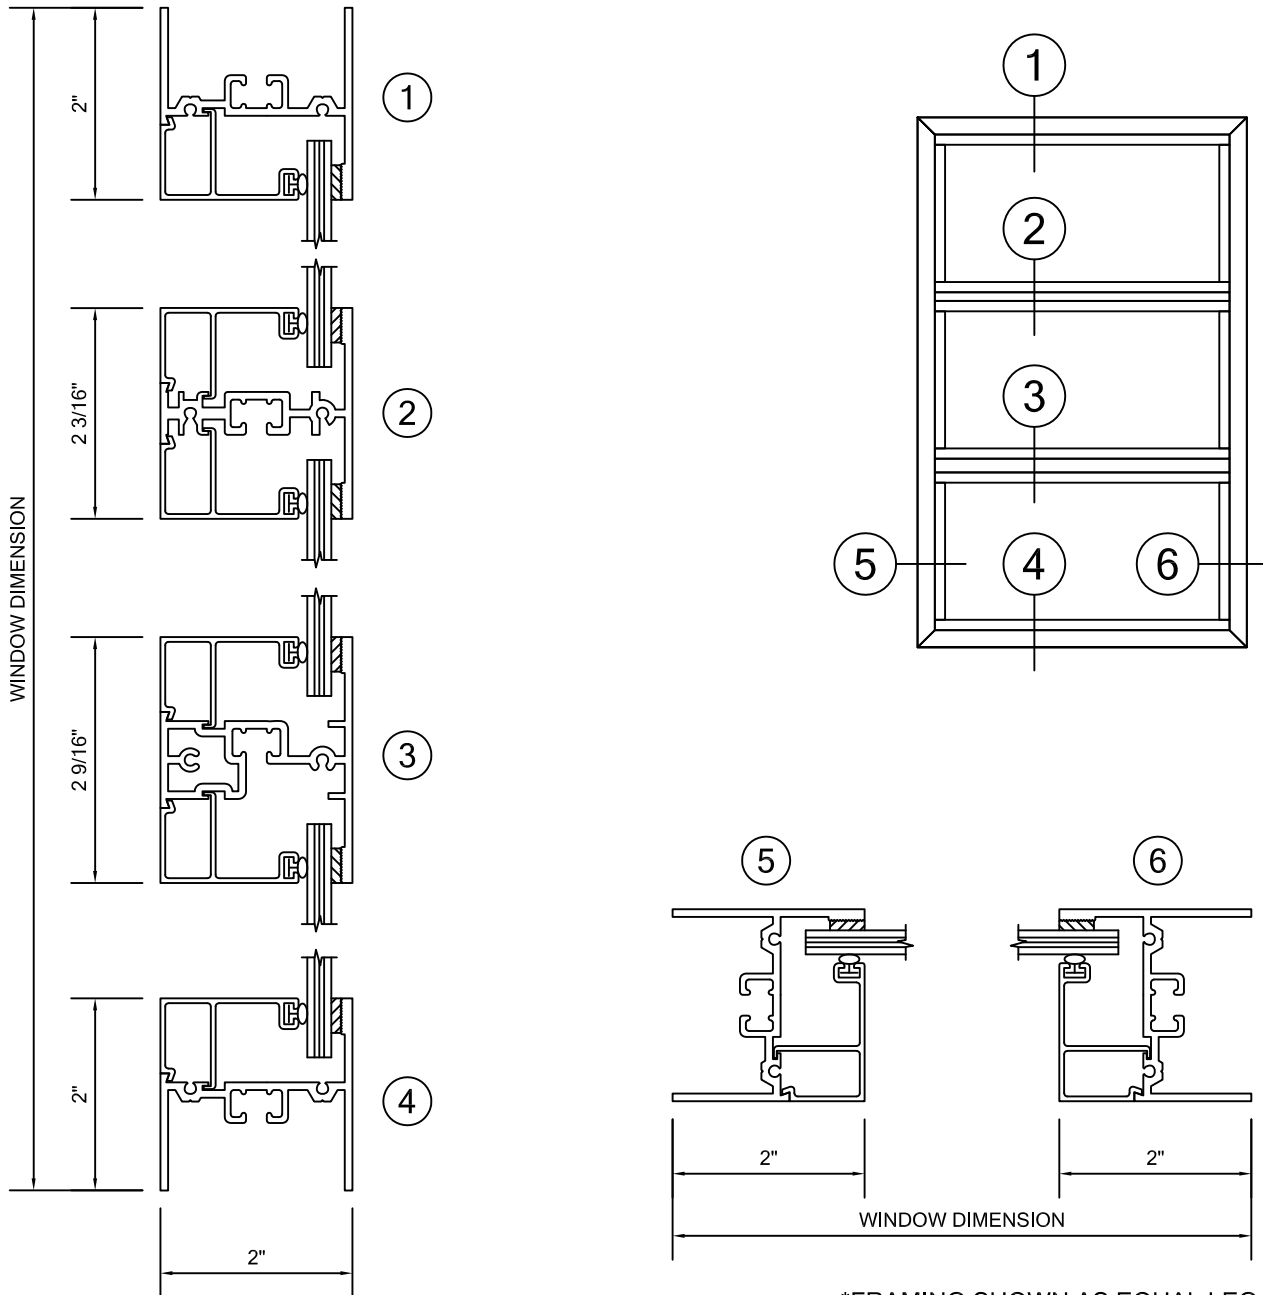

ALLIANCE WINDOW COMPANY, INC

PRODUCT INFORMATION:
FIXED WINDOW
2000 SERIES
2" FRAME DEPTH
MFG CODE: 2000 FOG
- AAMA HC-80 RATED
- 120 PSI STRUCTURAL
- 18 PSF WATER

Commercial Aluminum Windows & Doors

*NON THERMAL FRAME SHOWN ALSO
AVAILABLE WITH THERMAL FRAMING

*FRAMING SHOWN AS EQUAL LEG, ALSO
AVAILABLE ARE NAIL FIN, FLANGE FRAME, AND
PROJECT SPECIFIC APPLICATIONS.

14152 ARNDT ROAD N.E. AURORA, OREGON 97002
PHONE: 503.678.2966 FAX: 503.678.6876
WWW.ALLIANCEWINDOW.NET