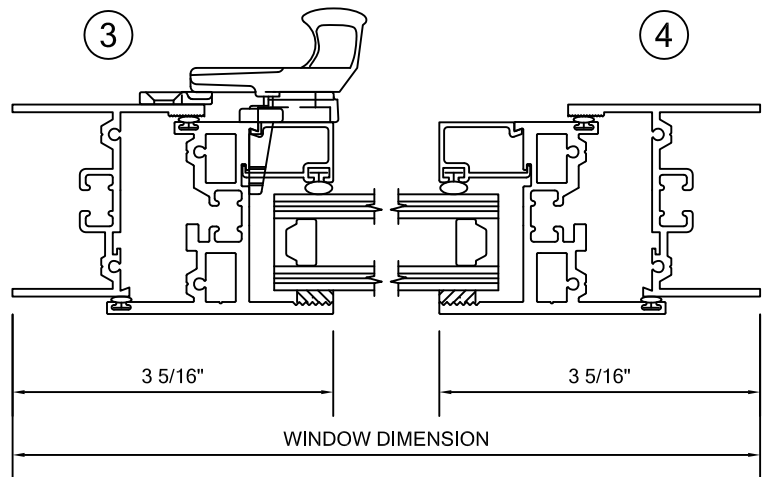

ALLIANCE WINDOW COMPANY, INC

Commercial Aluminum Windows & Doors

PRODUCT INFORMATION:
CASEMENT WINDOW
2000 SERIES
2" FRAME DEPTH
MFG CODE: 2000 HC POIG
- AAMA HC-80 RATED
- CRF OF 58
- STC 39
- 120 PSF STRUCTURAL
- 18 PSF WATER

*NON-THERMAL FRAME SHOWN ALSO
AVAILABLE WITH THERMAL FRAMING

*FRAMING SHOWN AS EQUAL LEG, ALSO AVAILABLE IN NAIL FIN,
FLANGE FRAME AND PROJECT SPECIFIC APPLICATIONS.