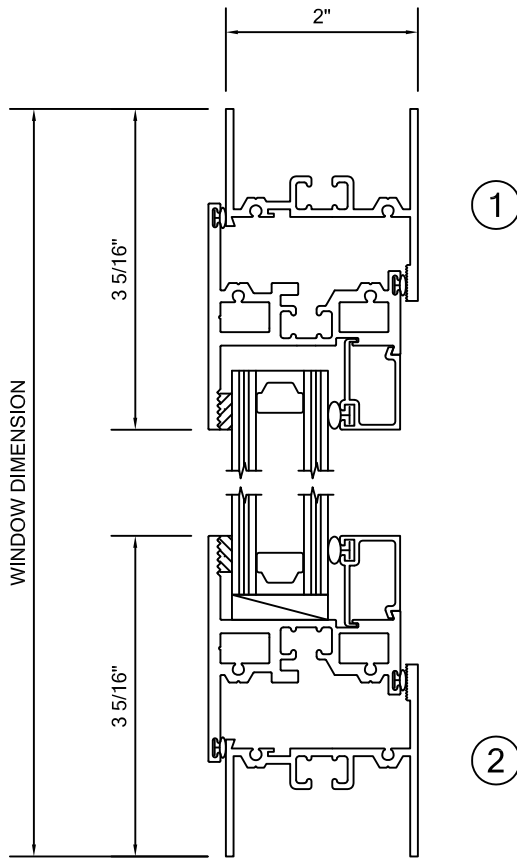

ALLIANCE WINDOW COMPANY, INC

Commercial Aluminum Windows & Doors

PRODUCT INFORMATION:
CASEMENT WINDOW
2000 SERIES
2" FRAME DEPTH
MFG CODE: 2000 HC POIG
- AAMA HC-80 RATED
- CRF OF 58
- STC 39
- 120 PSF STRUCTURAL
- 18 PSF WATER

*NON-THERMAL FRAME SHOWN ALSO
AVAILABLE WITH THERMAL FRAMING

*FRAMING SHOWN AS EQUAL LEG, ALSO AVAILABLE IN NAIL FIN,
FLANGE FRAME AND PROJECT SPECIFIC APPLICATIONS.