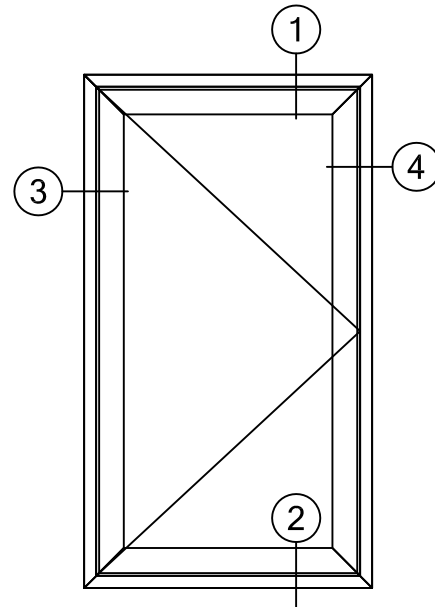

ALLIANCE WINDOW COMPANY, INC

Commercial Aluminum Windows & Doors

PRODUCT INFORMATION:
CASEMENT WINDOW
2000 SERIES
2" FRAME DEPTH
MFG CODE: 2000 HC POIG
- AAMA HC-80 RATED
- CRF OF 58
- STC 39
- 120 PSF STRUCTURAL
- 18 PSF WATER

*NON-THERMAL FRAME SHOWN ALSO
AVAILABLE WITH THERMAL FRAMING

*FRAMING SHOWN AS EQUAL LEG, ALSO AVAILABLE IN NAIL FIN,
FLANGE FRAME AND PROJECT SPECIFIC APPLICATIONS.