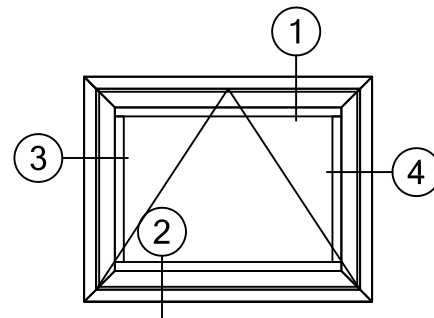

ALLIANCE WINDOW COMPANY, INC

Commercial Aluminum Windows & Doors

PRODUCT INFORMATION:
PROJECTED WINDOW
2000 SERIES
2" FRAME DEPTH
MFG CODE: 2000 HC POOG
- AAMA HC-80 RATED
- CRF OF 58
- STC 39
- 120 PSF STRUCTURAL
- 18 PSF WATER

*NON-THERMAL FRAME SHOWN ALSO
AVAILABLE WITH THERMAL FRAMING

*FRAMING SHOWN AS EQUAL LEG, ALSO AVAILABLE IN NAIL FIN,
FLANGE FRAME AND PROJECT SPECIFIC APPLICATIONS.