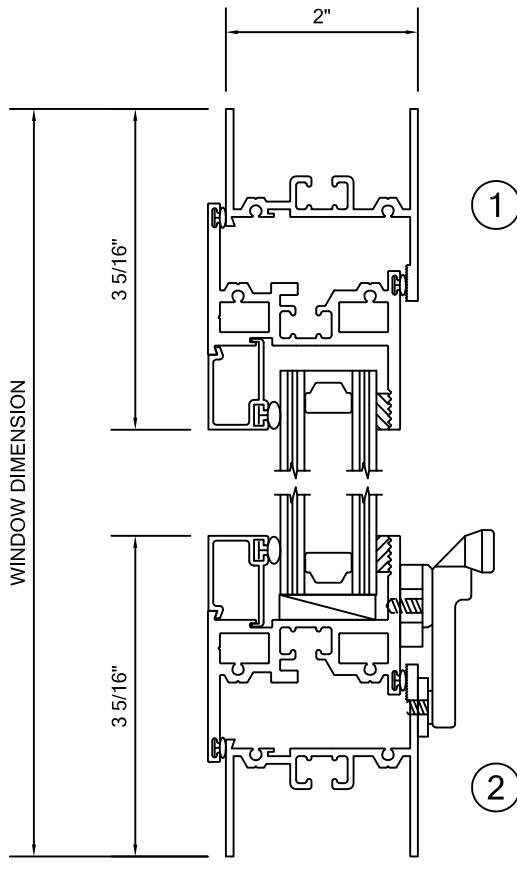

ALLIANCE WINDOW COMPANY, INC

Commercial Aluminum Windows & Doors

PRODUCT INFORMATION:
PROJECTED WINDOW
2000 SERIES
2" FRAME DEPTH
MFG CODE: 2000 HC POOG
- AAMA HC-80 RATED
- CRF OF 58
- STC 39
- 120 PSF STRUCTURAL
- 18 PSF WATER

*NON-THERMAL FRAME SHOWN ALSO
AVAILABLE WITH THERMAL FRAMING

*FRAMING SHOWN AS EQUAL LEG, ALSO AVAILABLE IN NAIL FIN,
FLANGE FRAME AND PROJECT SPECIFIC APPLICATIONS.