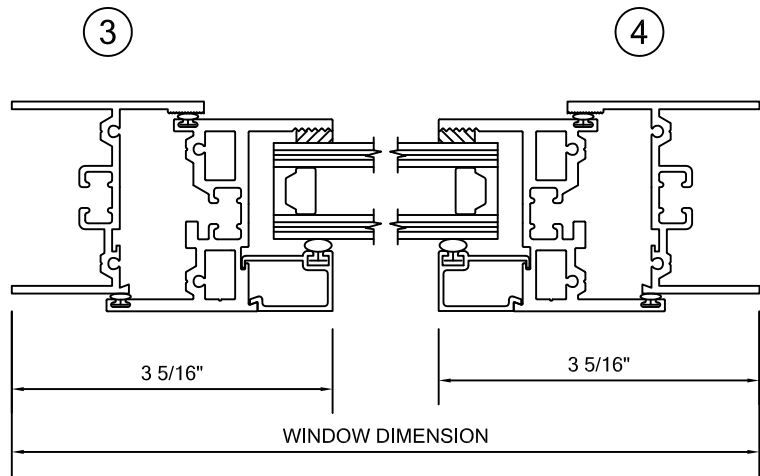

ALLIANCE WINDOW COMPANY, INC

Commercial Aluminum Windows & Doors

PRODUCT INFORMATION:
PROJECTED WINDOW
2000 SERIES
2" FRAME DEPTH
MFG CODE: 2000 HC POOG
- AAMA HC-80 RATED
- CRF OF 58
- STC 39
- 120 PSF STRUCTURAL
- 18 PSF WATER

*NON-THERMAL FRAME SHOWN ALSO
AVAILABLE WITH THERMAL FRAMING

*FRAMING SHOWN AS EQUAL LEG, ALSO AVAILABLE IN NAIL FIN,
FLANGE FRAME AND PROJECT SPECIFIC APPLICATIONS.