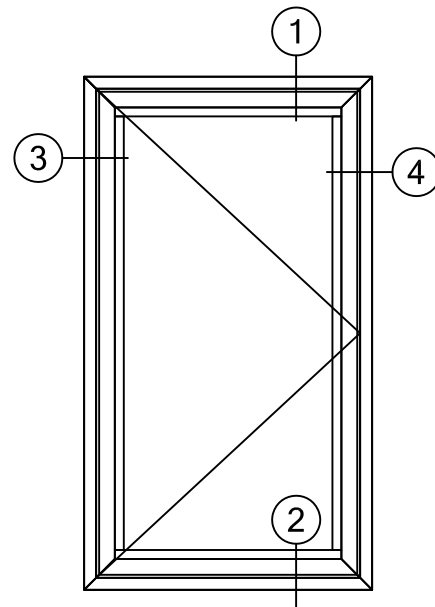

ALLIANCE WINDOW COMPANY, INC

Commercial Aluminum Windows & Doors

PRODUCT INFORMATION:
CASEMENT WINDOW
2000 SERIES
2" FRAME DEPTH
MFG CODE: 2000 HC POOG
- AAMA HC-80 RATED
- CRF OF 58
- STC 39
- 120 PSF STRUCTURAL
- 18 PSF WATER

*NON-THERMAL FRAME SHOWN ALSO
AVAILABLE WITH THERMAL FRAMING

*FRAMING SHOWN AS EQUAL LEG, ALSO AVAILABLE IN NAIL FIN,
FLANGE FRAME AND PROJECT SPECIFIC APPLICATIONS.

14152 ARNDT ROAD N.E. AURORA, OREGON 97002
PHONE: 503.678.2966 FAX: 503.678.6876 WEB: WWW.ALLIANCEWINDOW.NET