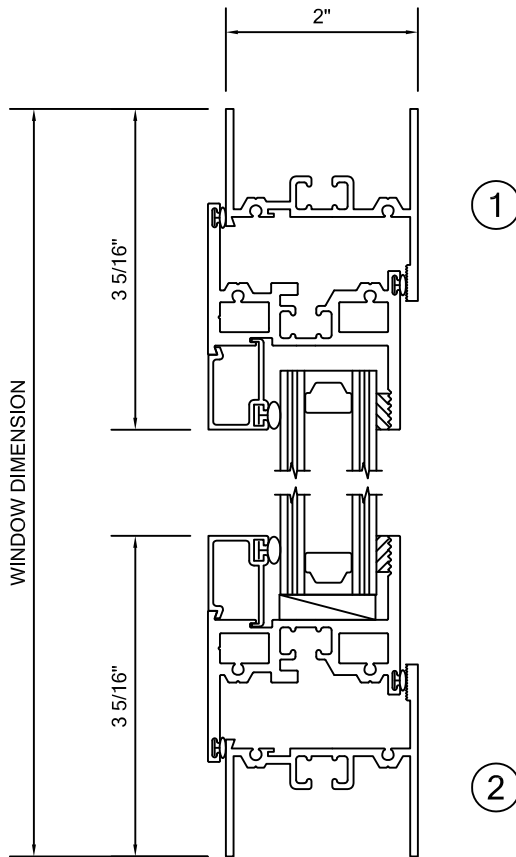

ALLIANCE WINDOW COMPANY, INC

Commercial Aluminum Windows & Doors

PRODUCT INFORMATION:
CASEMENT WINDOW
2000 SERIES
2" FRAME DEPTH
MFG CODE: 2000 HC POOG
- AAMA HC-80 RATED
- CRF OF 58
- STC 39
- 120 PSF STRUCTURAL
- 18 PSF WATER

*NON-THERMAL FRAME SHOWN ALSO
AVAILABLE WITH THERMAL FRAMING

*FRAMING SHOWN AS EQUAL LEG, ALSO AVAILABLE IN NAIL FIN,
FLANGE FRAME AND PROJECT SPECIFIC APPLICATIONS.

14152 ARNDT ROAD N.E. AURORA, OREGON 97002
PHONE: 503.678.2966 FAX: 503.678.6876 WEB: WWW.ALLIANCEWINDOW.NET