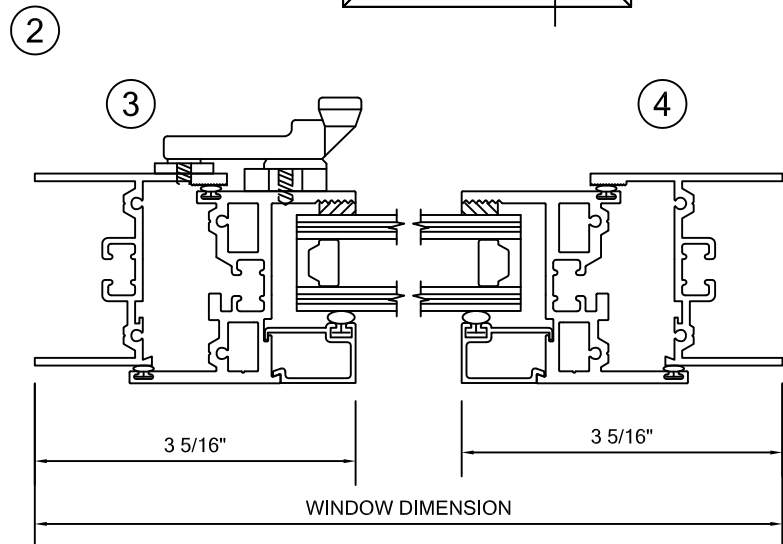

ALLIANCE WINDOW COMPANY, INC

Commercial Aluminum Windows & Doors

PRODUCT INFORMATION:
CASEMENT WINDOW
2000 SERIES
2" FRAME DEPTH
MFG CODE: 2000 HC POOG
- AAMA HC-80 RATED
- CRF OF 58
- STC 39
- 120 PSF STRUCTURAL
- 18 PSF WATER

*NON-THERMAL FRAME SHOWN ALSO
AVAILABLE WITH THERMAL FRAMING

*FRAMING SHOWN AS EQUAL LEG, ALSO AVAILABLE IN NAIL FIN,
FLANGE FRAME AND PROJECT SPECIFIC APPLICATIONS.

14152 ARNDT ROAD N.E. AURORA, OREGON 97002
PHONE: 503.678.2966 FAX: 503.678.6876 WEB: WWW.ALLIANCEWINDOW.NET