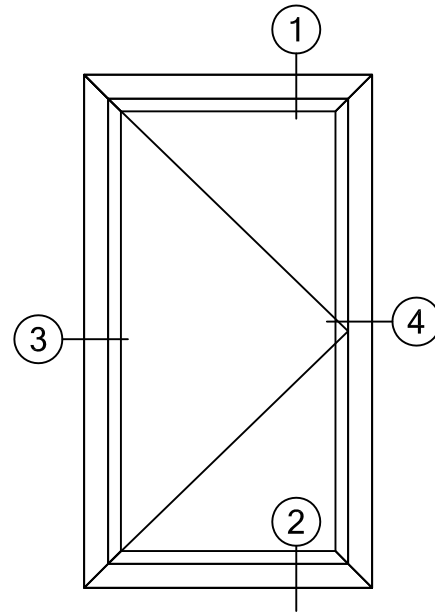

# ALLIANCE WINDOW COMPANY, INC

Commercial Aluminum Windows & Doors

**PRODUCT INFORMATION:**  
 CASEMENT WINDOW  
 2000 SERIES  
 2" FRAME DEPTH  
 MFG CODE: 2000 PIOG  
 - AAMA C-70 RATED  
 - CRF OF 58  
 - STC 39  
 - 105 PSF STRUCTURAL  
 - 12 PSF WATER

\*NON-THERMAL FRAME SHOWN ALSO  
 AVAILABLE WITH THERMAL FRAMING

\*FRAMING SHOWN AS EQUAL LEG, ALSO AVAILABLE IN NAIL FIN,  
 FLANGE FRAME AND PROJECT SPECIFIC APPLICATIONS.