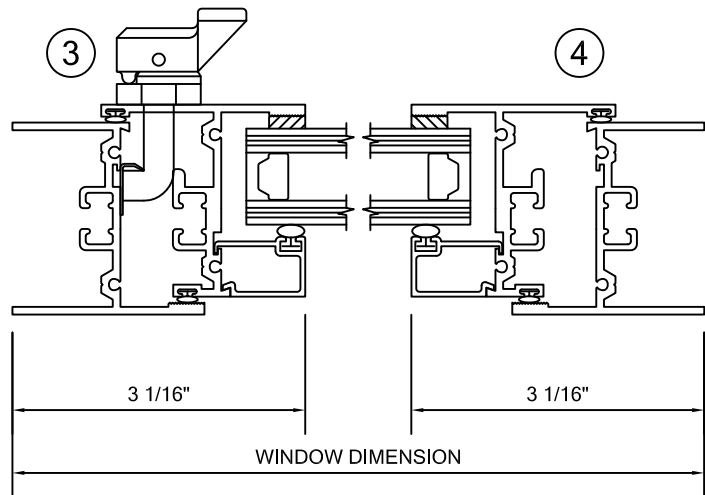

ALLIANCE WINDOW COMPANY, INC

Commercial Aluminum Windows & Doors

PRODUCT INFORMATION:
CASEMENT WINDOW
2000 SERIES
2" FRAME DEPTH
MFG CODE: 2000 PIOG
- AAMA C-70 RATED
- CRF OF 58
- STC 39
- 105 PSF STRUCTURAL
- 12 PSF WATER

*NON-THERMAL FRAME SHOWN ALSO
AVAILABLE WITH THERMAL FRAMING

*FRAMING SHOWN AS EQUAL LEG, ALSO AVAILABLE IN NAIL FIN,
FLANGE FRAME AND PROJECT SPECIFIC APPLICATIONS.