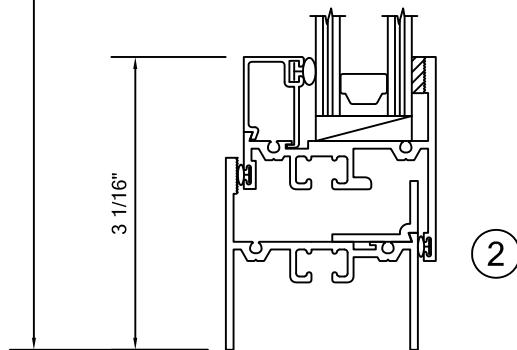

# ALLIANCE WINDOW COMPANY, INC

Commercial Aluminum Windows & Doors

**PRODUCT INFORMATION:**  
 CASEMENT WINDOW  
 2000 SERIES  
 2" FRAME DEPTH  
 MFG CODE: 2000 PIOG  
 - AAMA C-70 RATED  
 - CRF OF 58  
 - STC 39  
 - 105 PSF STRUCTURAL  
 - 12 PSF WATER

\*NON-THERMAL FRAME SHOWN ALSO  
 AVAILABLE WITH THERMAL FRAMING

\*FRAMING SHOWN AS EQUAL LEG, ALSO AVAILABLE IN NAIL FIN,  
 FLANGE FRAME AND PROJECT SPECIFIC APPLICATIONS.