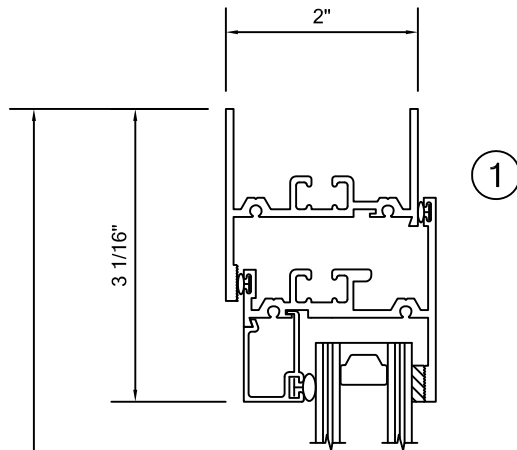

# ALLIANCE WINDOW COMPANY, INC

Commercial Aluminum Windows & Doors

**PRODUCT INFORMATION:**  
 CASEMENT WINDOW  
 2000 SERIES  
 2" FRAME DEPTH  
 MFG CODE: 2000 PIOG  
 - AAMA C-70 RATED  
 - CRF OF 58  
 - STC 39  
 - 105 PSF STRUCTURAL  
 - 12 PSF WATER

\*NON-THERMAL FRAME SHOWN ALSO  
 AVAILABLE WITH THERMAL FRAMING

\*FRAMING SHOWN AS EQUAL LEG, ALSO AVAILABLE IN NAIL FIN,  
 FLANGE FRAME AND PROJECT SPECIFIC APPLICATIONS.