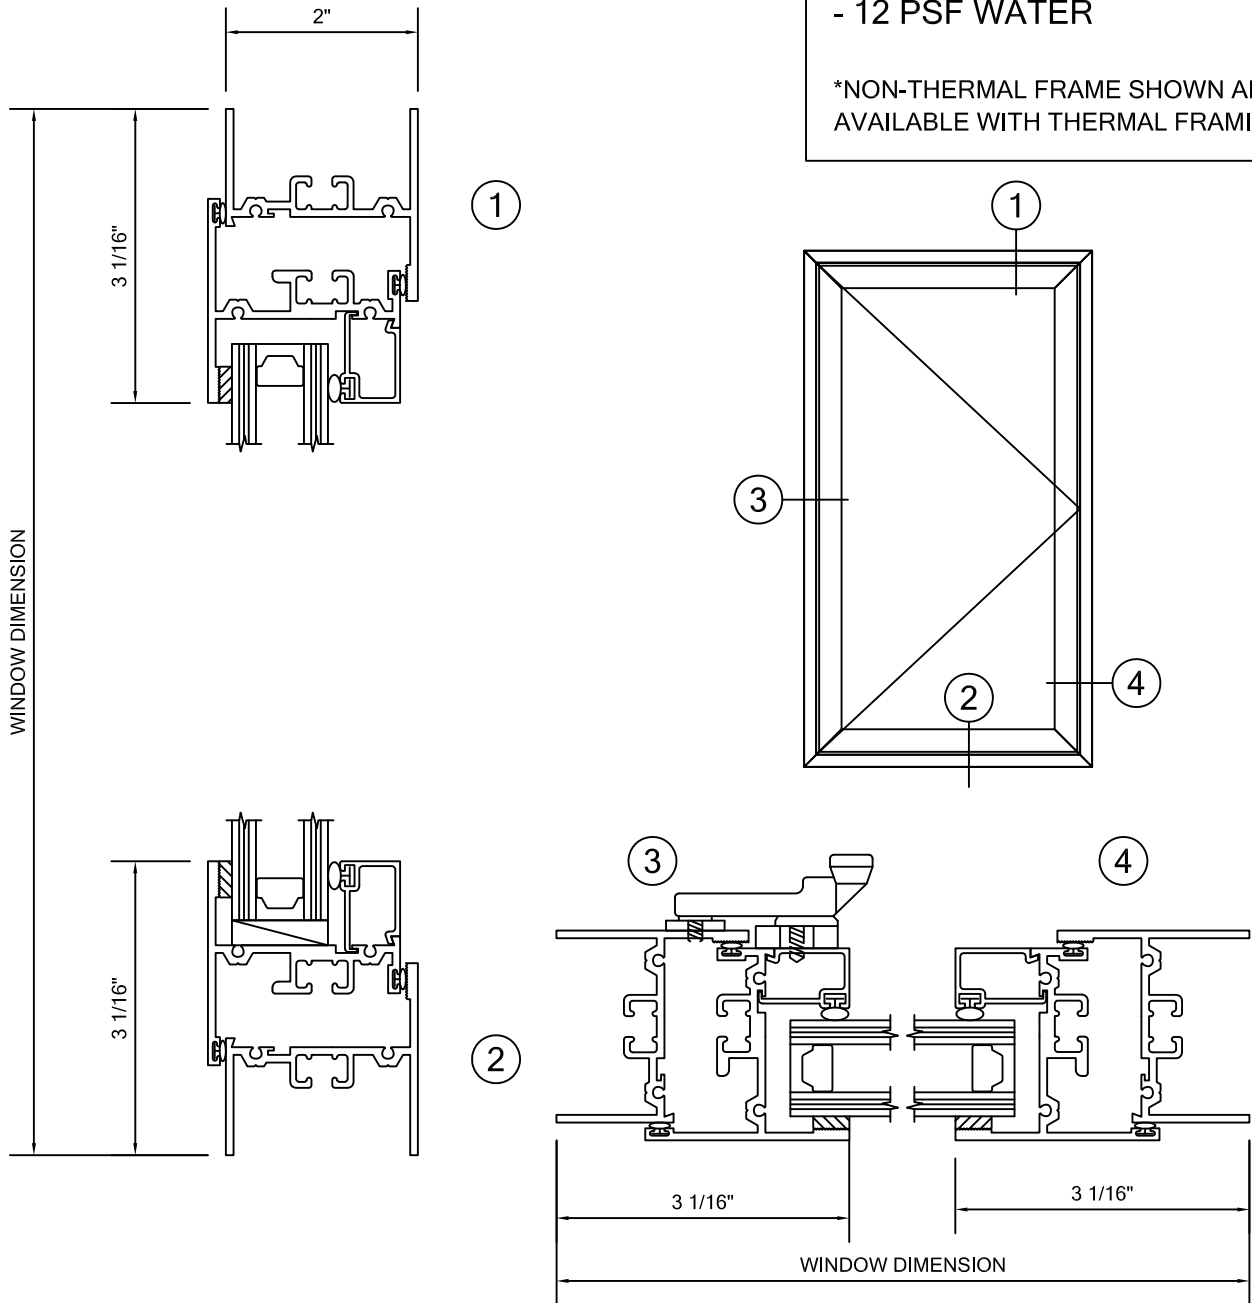

ALLIANCE WINDOW COMPANY, INC

Commercial Aluminum Windows & Doors

PRODUCT INFORMATION:
 CASEMENT WINDOW
 2000 SERIES
 2" FRAME DEPTH
 MFG CODE: 2000 POIG
 - AAMA C-70 RATED
 - CRF OF 58
 - STC 39
 - 105 PSF STRUCTURAL
 - 12 PSF WATER

*NON-THERMAL FRAME SHOWN ALSO
 AVAILABLE WITH THERMAL FRAMING

*FRAMING SHOWN AS EQUAL LEG, ALSO AVAILABLE IN NAIL FIN,
 FLANGE FRAME AND PROJECT SPECIFIC APPLICATIONS.