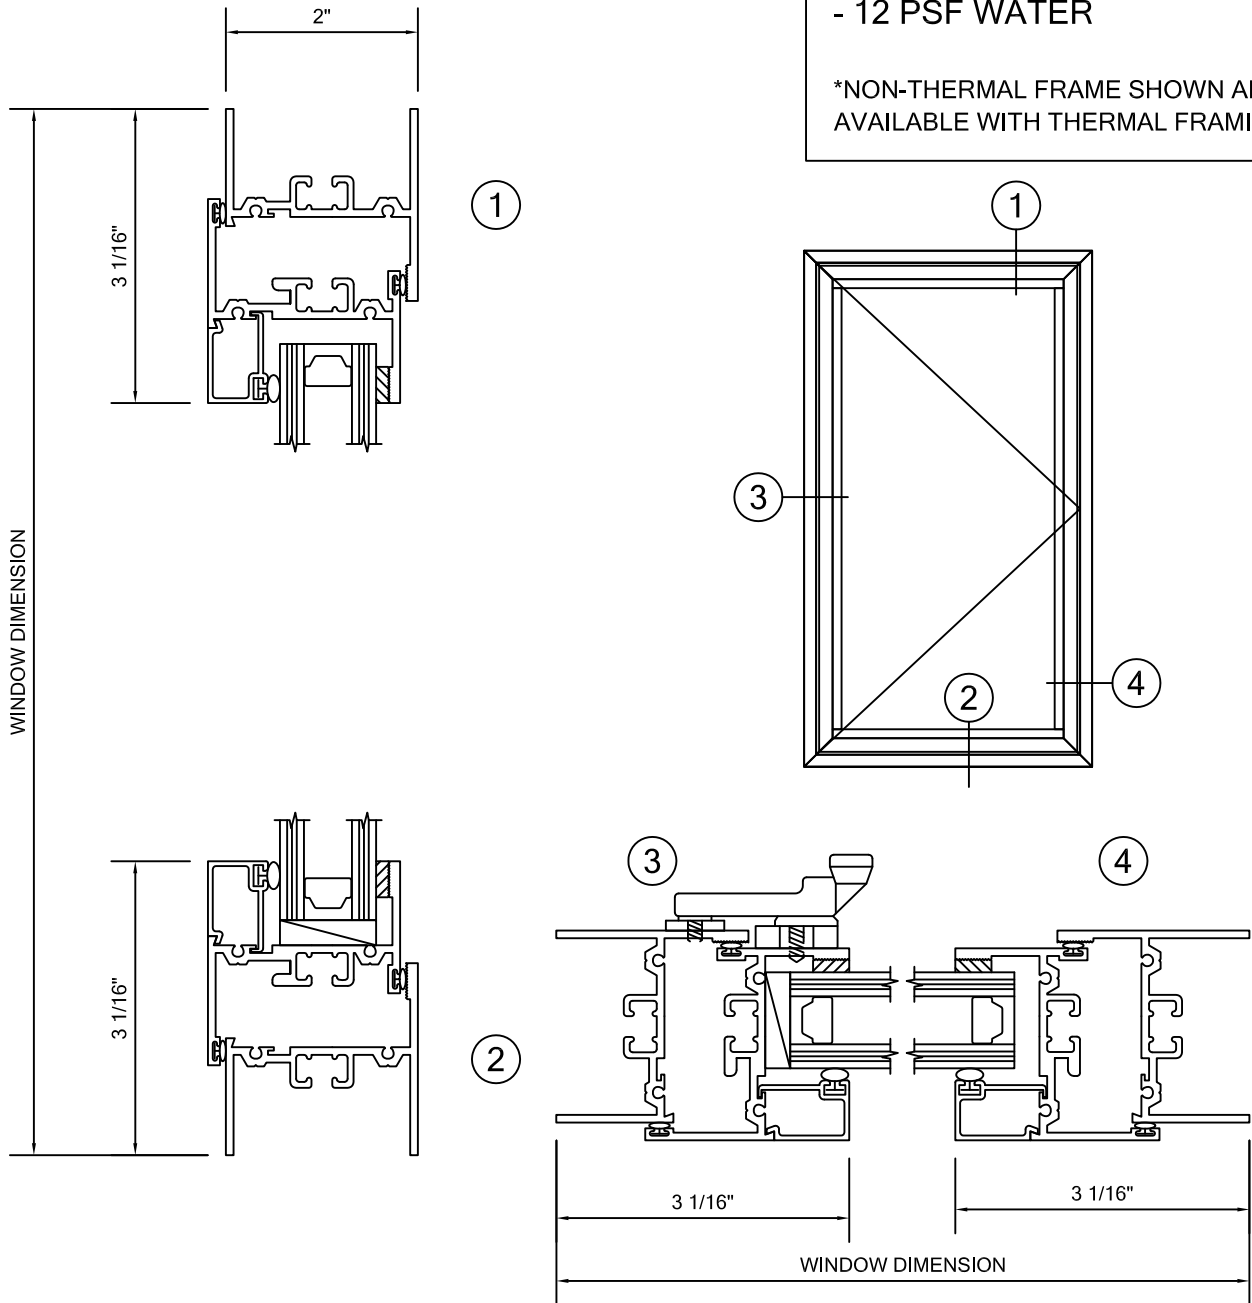

# ALLIANCE WINDOW COMPANY, INC

Commercial Aluminum Windows & Doors

**PRODUCT INFORMATION:**  
 CASEMENT WINDOW  
 2000 SERIES  
 2" FRAME DEPTH  
 MFG CODE: 2000 POOG  
 - AAMA C-70 RATED  
 - CRF OF 58  
 - STC 39  
 - 105 PSF STRUCTURAL  
 - 12 PSF WATER

\*NON-THERMAL FRAME SHOWN ALSO  
 AVAILABLE WITH THERMAL FRAMING

\*FRAMING SHOWN AS EQUAL LEG, ALSO AVAILABLE IN NAIL FIN,  
 FLANGE FRAME AND PROJECT SPECIFIC APPLICATIONS.