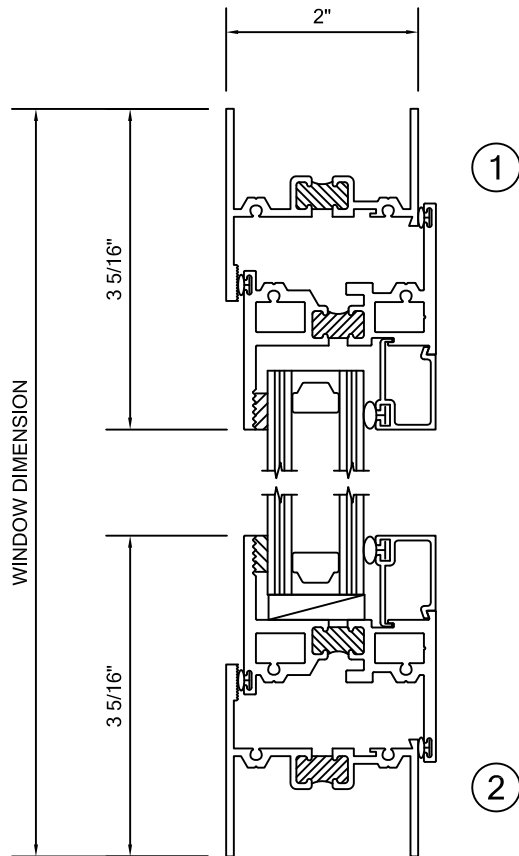

ALLIANCE WINDOW COMPANY, INC

Commercial Aluminum Windows & Doors

PRODUCT INFORMATION:

- CASEMENT WINDOW
- 2000 SERIES
- 2" FRAME DEPTH
- MFG CODE: 2050 HC PIIG
- AAMA HC-80 RATED
- CRF OF 58
- STC 39
- 120 PSF STRUCTURAL
- 18 PSF WATER

*THERMAL FRAME SHOWN ALSO
AVAILABLE WITH NON-THERMAL FRAMING

*FRAMING SHOWN AS EQUAL LEG, ALSO AVAILABLE IN NAIL FIN,
FLANGE FRAME AND PROJECT SPECIFIC APPLICATIONS.