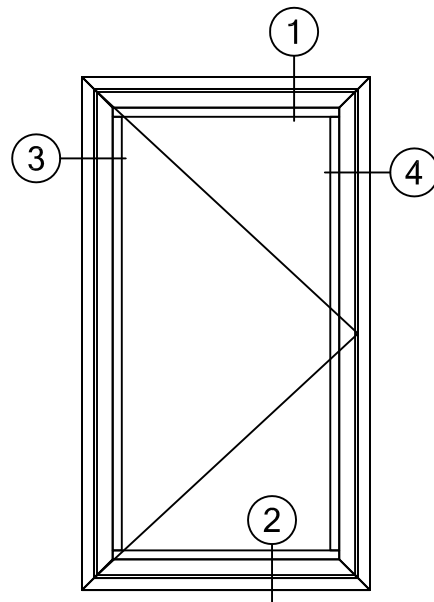

ALLIANCE WINDOW COMPANY, INC

Commercial Aluminum Windows & Doors

PRODUCT INFORMATION:

- CASEMENT WINDOW
- 2000 SERIES
- 2" FRAME DEPTH
- MFG CODE: 2050 HC PIIG
- AAMA HC-80 RATED
- CRF OF 58
- STC 39
- 120 PSF STRUCTURAL
- 18 PSF WATER

*THERMAL FRAME SHOWN ALSO
AVAILABLE WITH NON-THERMAL FRAMING

*FRAMING SHOWN AS EQUAL LEG, ALSO AVAILABLE IN NAIL FIN,
FLANGE FRAME AND PROJECT SPECIFIC APPLICATIONS.