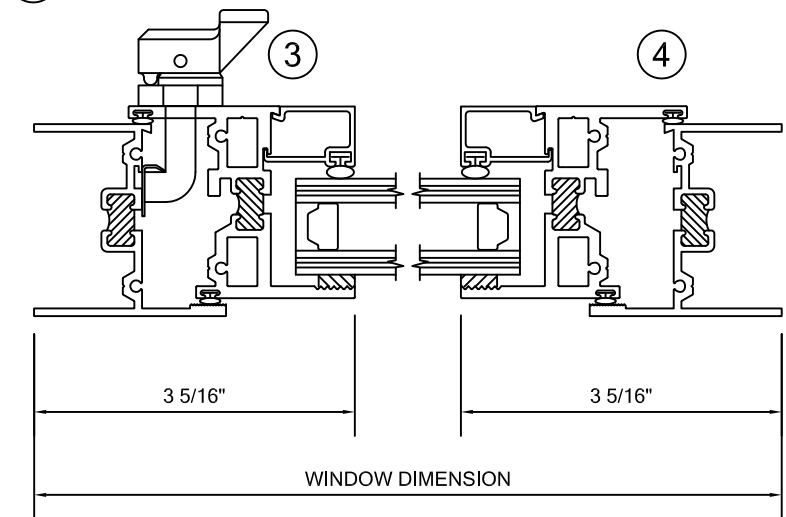

ALLIANCE WINDOW COMPANY, INC

Commercial Aluminum Windows & Doors

PRODUCT INFORMATION:

- CASEMENT WINDOW
- 2000 SERIES
- 2" FRAME DEPTH
- MFG CODE: 2050 HC PIIG
- AAMA HC-80 RATED
- CRF OF 58
- STC 39
- 120 PSF STRUCTURAL
- 18 PSF WATER

*THERMAL FRAME SHOWN ALSO
AVAILABLE WITH NON-THERMAL FRAMING

*FRAMING SHOWN AS EQUAL LEG, ALSO AVAILABLE IN NAIL FIN,
FLANGE FRAME AND PROJECT SPECIFIC APPLICATIONS.