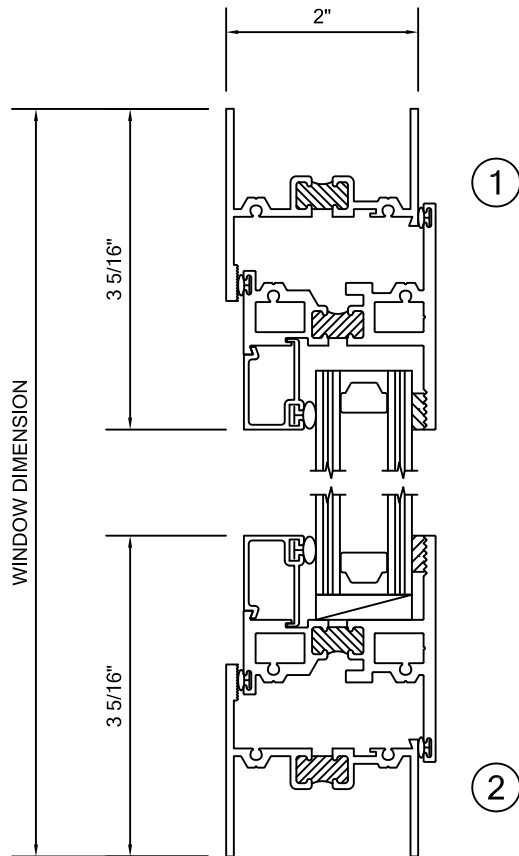

ALLIANCE WINDOW COMPANY, INC

Commercial Aluminum Windows & Doors

PRODUCT INFORMATION:
CASEMENT WINDOW
2000 SERIES
2" FRAME DEPTH
MFG CODE: 2050 HC PIOG
- AAMA HC-80 RATED
- CRF OF 58
- STC 39
- 120 PSF STRUCTURAL
- 18 PSF WATER

*THERMAL FRAME SHOWN ALSO
AVAILABLE WITH NON-THERMAL FRAMING

*FRAMING SHOWN AS EQUAL LEG, ALSO AVAILABLE IN NAIL FIN,
FLANGE FRAME AND PROJECT SPECIFIC APPLICATIONS.