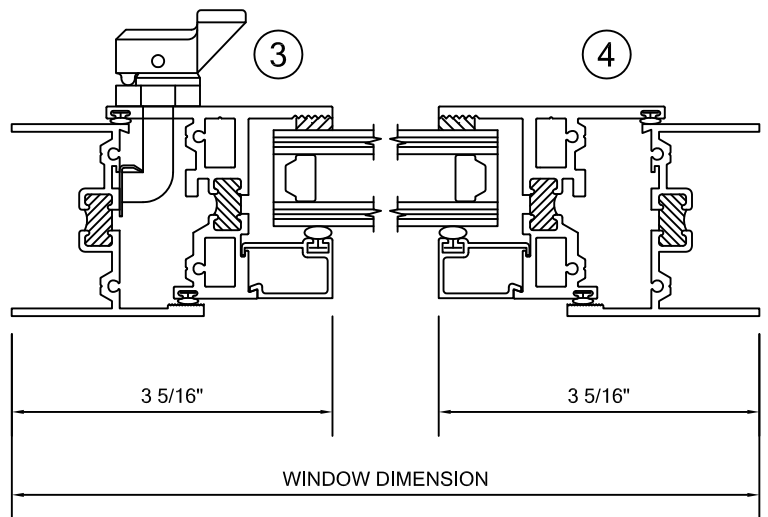

ALLIANCE WINDOW COMPANY, INC

Commercial Aluminum Windows & Doors

PRODUCT INFORMATION:
CASEMENT WINDOW
2000 SERIES
2" FRAME DEPTH
MFG CODE: 2050 HC PIOG
- AAMA HC-80 RATED
- CRF OF 58
- STC 39
- 120 PSF STRUCTURAL
- 18 PSF WATER

*THERMAL FRAME SHOWN ALSO
AVAILABLE WITH NON-THERMAL FRAMING

*FRAMING SHOWN AS EQUAL LEG, ALSO AVAILABLE IN NAIL FIN,
FLANGE FRAME AND PROJECT SPECIFIC APPLICATIONS.