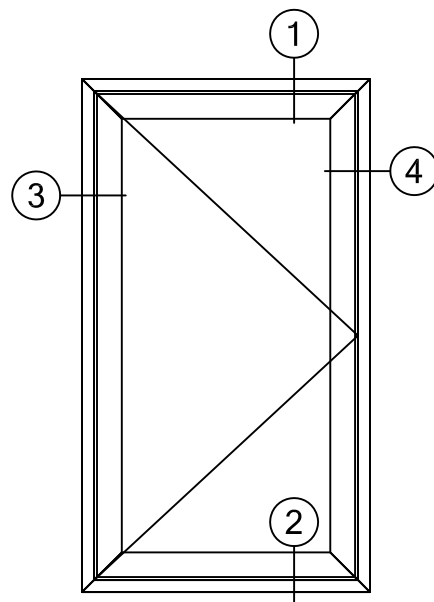

ALLIANCE WINDOW COMPANY, INC

Commercial Aluminum Windows & Doors

PRODUCT INFORMATION:
CASEMENT WINDOW
2000 SERIES
2" FRAME DEPTH
MFG CODE: 2050 HC PIOG
- AAMA HC-80 RATED
- CRF OF 58
- STC 39
- 120 PSF STRUCTURAL
- 18 PSF WATER

*THERMAL FRAME SHOWN ALSO
AVAILABLE WITH NON-THERMAL FRAMING

*FRAMING SHOWN AS EQUAL LEG, ALSO AVAILABLE IN NAIL FIN,
FLANGE FRAME AND PROJECT SPECIFIC APPLICATIONS.