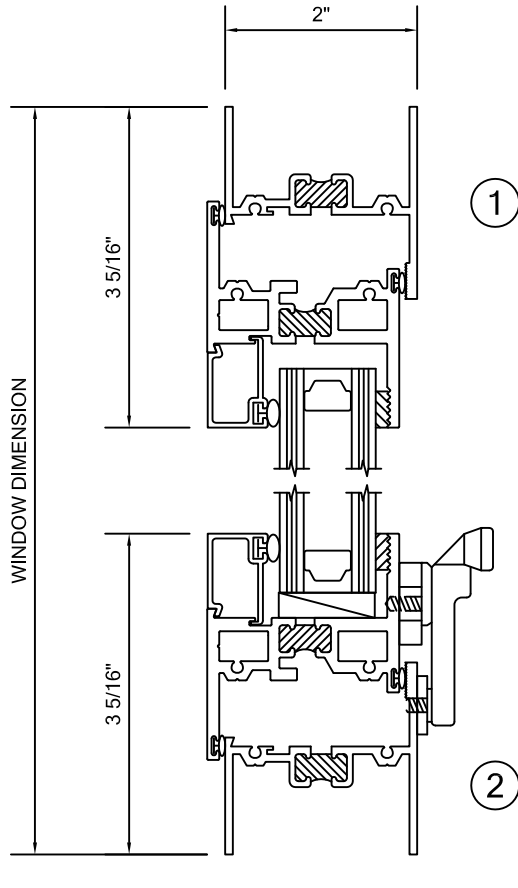

ALLIANCE WINDOW COMPANY, INC

Commercial Aluminum Windows & Doors

PRODUCT INFORMATION:
PROJECTED WINDOW
2000 SERIES
2" FRAME DEPTH
MFG CODE: 2050 HC POOG
 - AAMA HC-80 RATED
 - CRF OF 58
 - STC 39
 - 120 PSF STRUCTURAL
 - 18 PSF WATER

*THERMAL FRAME SHOWN ALSO
 AVAILABLE WITH NON-THERMAL FRAMING

*FRAMING SHOWN AS EQUAL LEG, ALSO AVAILABLE IN NAIL FIN,
 FLANGE FRAME AND PROJECT SPECIFIC APPLICATIONS.