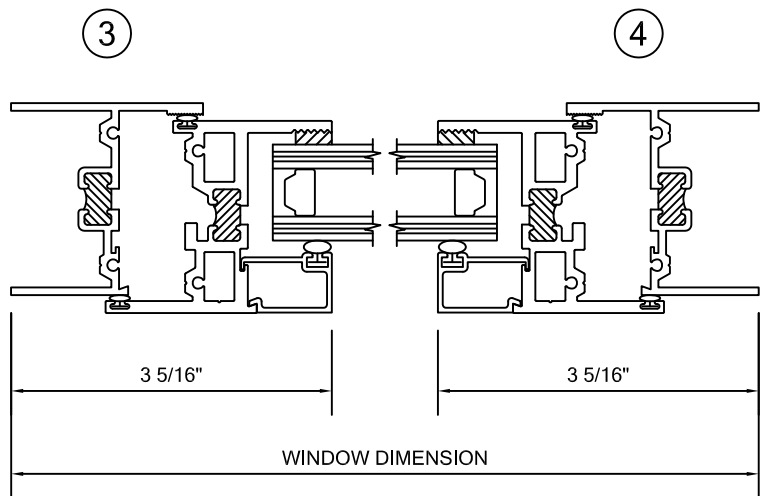

ALLIANCE WINDOW COMPANY, INC

Commercial Aluminum Windows & Doors

PRODUCT INFORMATION:
PROJECTED WINDOW
2000 SERIES
2" FRAME DEPTH
MFG CODE: 2050 HC POOG
- AAMA HC-80 RATED
- CRF OF 58
- STC 39
- 120 PSF STRUCTURAL
- 18 PSF WATER

*THERMAL FRAME SHOWN ALSO
AVAILABLE WITH NON-THERMAL FRAMING

*FRAMING SHOWN AS EQUAL LEG, ALSO AVAILABLE IN NAIL FIN,
FLANGE FRAME AND PROJECT SPECIFIC APPLICATIONS.