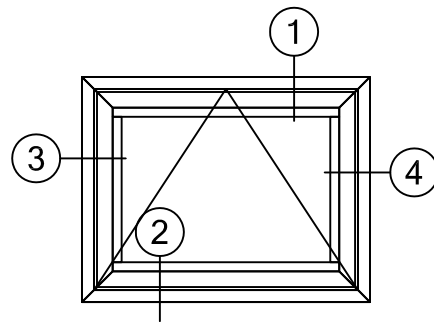

ALLIANCE WINDOW COMPANY, INC

Commercial Aluminum Windows & Doors

PRODUCT INFORMATION:
PROJECTED WINDOW
2000 SERIES
2" FRAME DEPTH
MFG CODE: 2050 HC POOG
- AAMA HC-80 RATED
- CRF OF 58
- STC 39
- 120 PSF STRUCTURAL
- 18 PSF WATER

*THERMAL FRAME SHOWN ALSO
AVAILABLE WITH NON-THERMAL FRAMING

*FRAMING SHOWN AS EQUAL LEG, ALSO AVAILABLE IN NAIL FIN,
FLANGE FRAME AND PROJECT SPECIFIC APPLICATIONS.