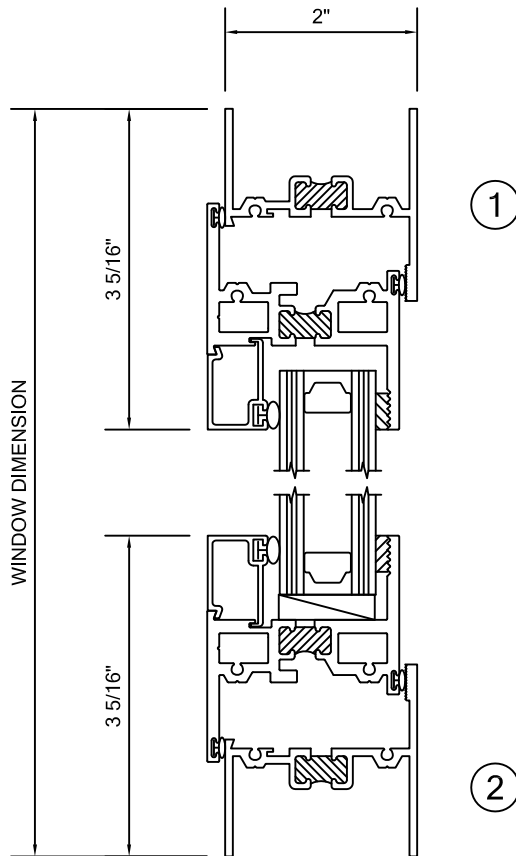

- CRF OF 58

- STC 39

- 120 PSF STRUCTURAL

- 18 PSF WATER

*THERMAL FRAME SHOWN ALSO

AVAILABLE WITH NON-THERMAL FRAMING

*FRAMING SHOWN AS EQUAL LEG, ALSO AVAILABLE IN NAIL FIN, FLANGE FRAME AND PROJECT SPECIFIC APPLICATIONS.