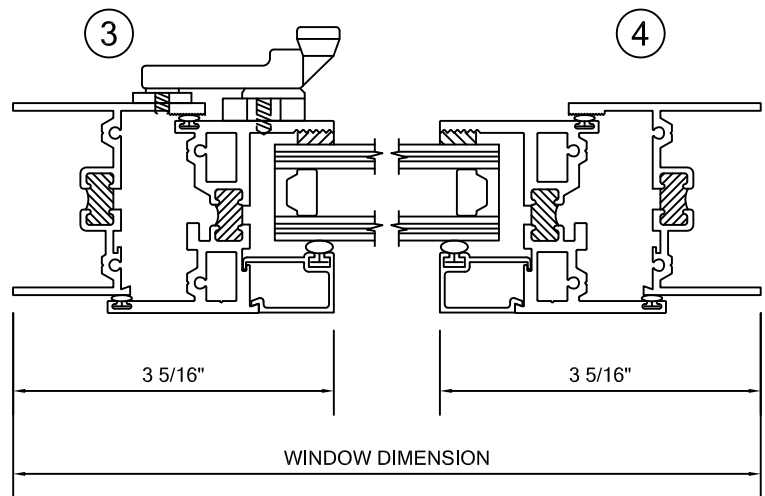

- CRF OF 58

- STC 39

- 120 PSF STRUCTURAL

- 18 PSF WATER

*THERMAL FRAME SHOWN ALSO

AVAILABLE WITH NON-THERMAL FRAMING

*FRAMING SHOWN AS EQUAL LEG, ALSO AVAILABLE IN NAIL FIN, FLANGE FRAME AND PROJECT SPECIFIC APPLICATIONS.