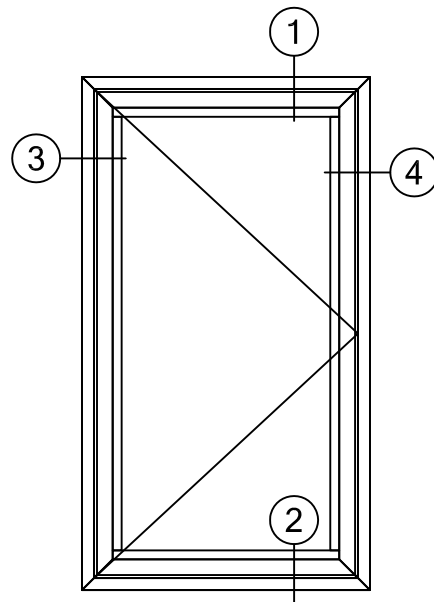

- CRF OF 58

- STC 39

- 120 PSF STRUCTURAL

- 18 PSF WATER

*THERMAL FRAME SHOWN ALSO

AVAILABLE WITH NON-THERMAL FRAMING

*FRAMING SHOWN AS EQUAL LEG, ALSO AVAILABLE IN NAIL FIN, FLANGE FRAME AND PROJECT SPECIFIC APPLICATIONS.