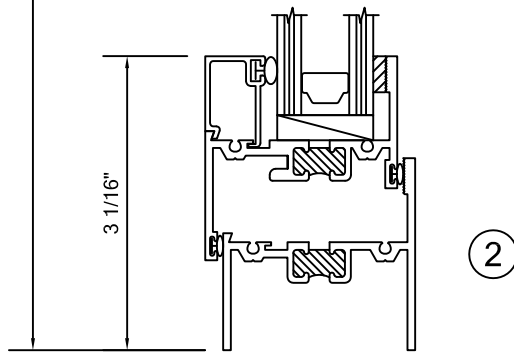

- CRF OF 58

- STC 39

- 105 PSF STRUCTURAL

- 12 PSF WATER

*THERMAL FRAME SHOWN ALSO

AVAILABLE WITH NON-THERMAL FRAMING

WINDOW DIMENSION

*FRAMING SHOWN AS EQUAL LEG, ALSO AVAILABLE IN NAIL FIN, FLANGE FRAME AND PROJECT SPECIFIC APPLICATIONS.