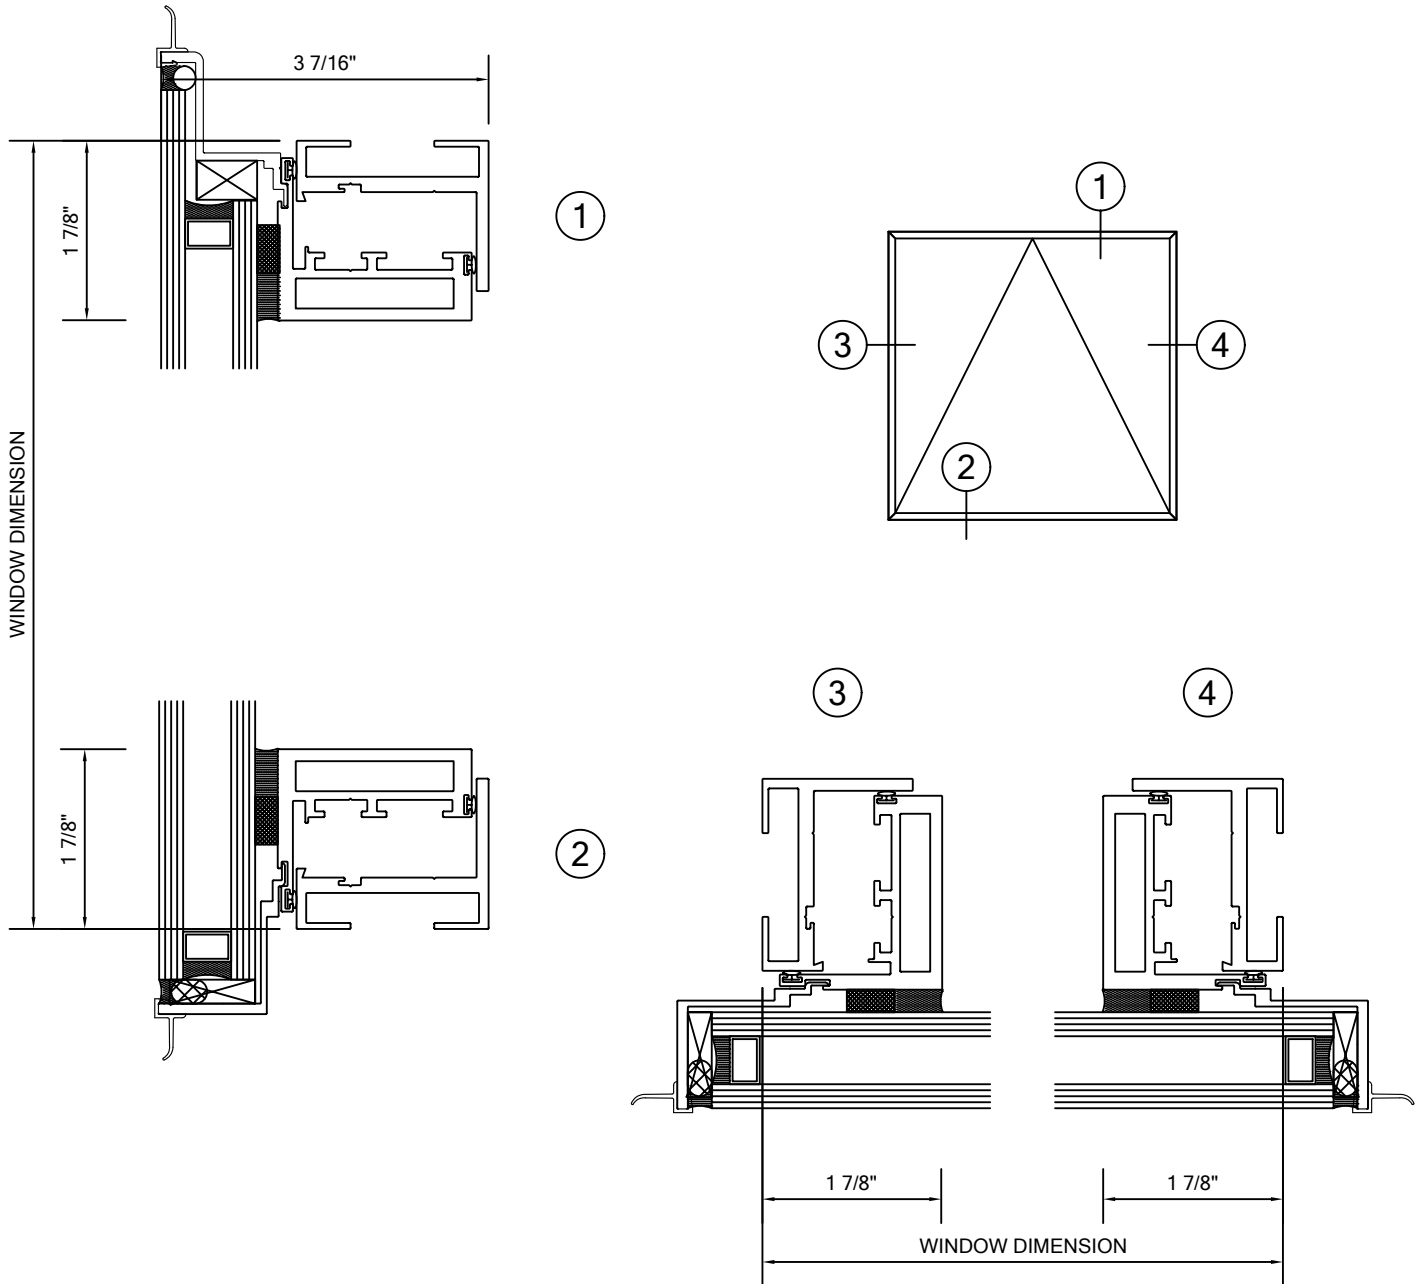

ALLIANCE WINDOW COMPANY, INC

PRODUCT INFORMATION:
PROJECTED WINDOW
2000 SERIES HAV
3-7/16" FRAME DEPTH
MFG CODE: 2100 HAV
- AAMA HC-80 RATED
- 120 PSF STRUCTURAL

Commercial Aluminum Windows & Doors

14152 ARNDT ROAD N.E. AURORA, OREGON 97002

PHONE: 503.678.2966 FAX: 503.678.6876 WEB: WWW.ALLIANCEWINDOW.NET