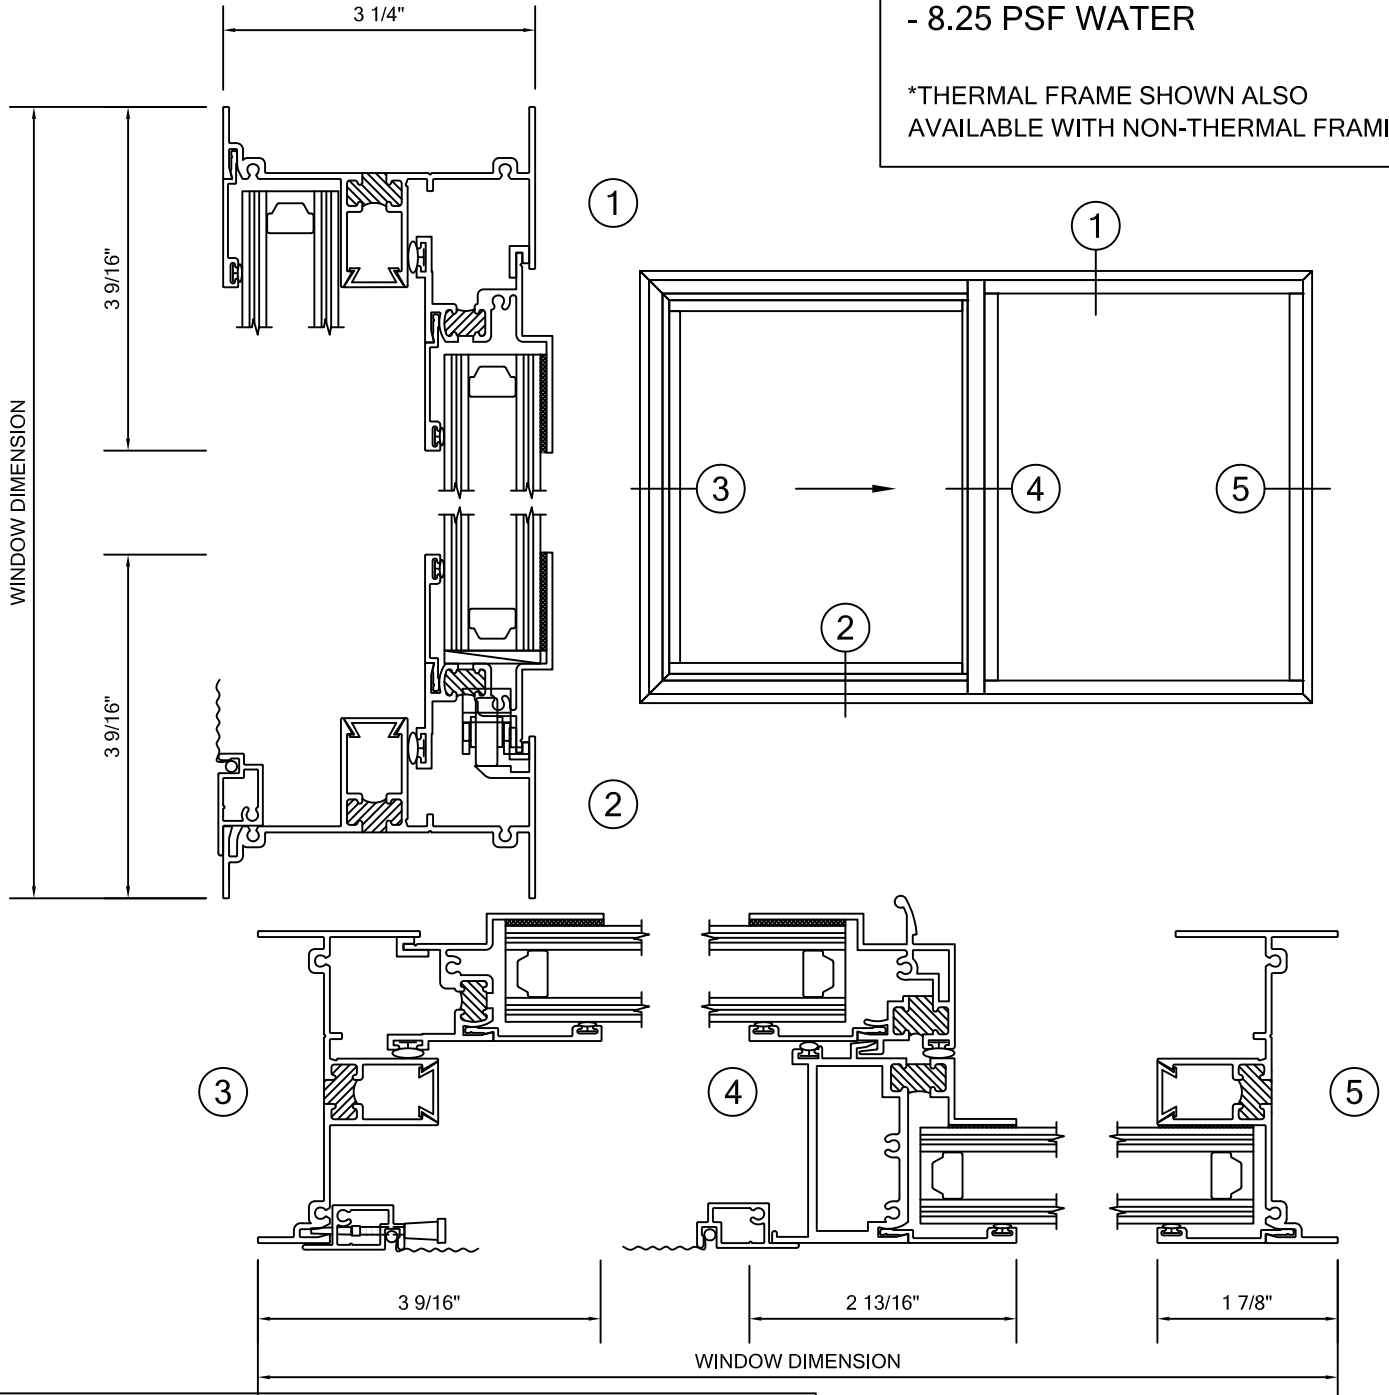

ALLIANCE WINDOW COMPANY, INC

PRODUCT INFORMATION:

- SLIDING WINDOW
- 200 SERIES
- 3-1/4" FRAME DEPTH
- MFG CODE: 250 HS
- AAMA HC-50 RATED
- CRF OF 54
- STC 36
- 75 PSF STRUCTURAL
- 8.25 PSF WATER

*THERMAL FRAME SHOWN ALSO
AVAILABLE WITH NON-THERMAL FRAMING

Commercial Aluminum Windows & Doors

*FRAMING SHOWN AS EQUAL LEG, ALSO AVAILABLE IN NAIL FIN,
FLANGE FRAME AND PROJECT SPECIFIC APPLICATIONS.