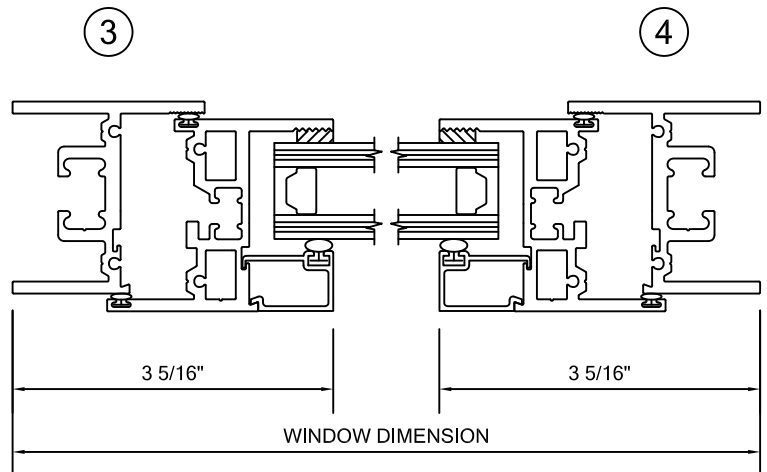

ALLIANCE WINDOW COMPANY, INC

Commercial Aluminum Windows & Doors

PRODUCT INFORMATION:
PROJECTED WINDOW
2000 SERIES
2" FRAME DEPTH
MFG CODE: 2500 HC POOG
- AAMA HC-80 RATED
- CRF OF 58
- STC 39
- 120 PSF STRUCTURAL
- 18 PSF WATER

*NON-THERMAL FRAME SHOWN ALSO
AVAILABLE WITH THERMAL FRAMING

*FRAMING SHOWN AS EQUAL LEG, ALSO AVAILABLE IN NAIL FIN,
FLANGE FRAME AND PROJECT SPECIFIC APPLICATIONS.