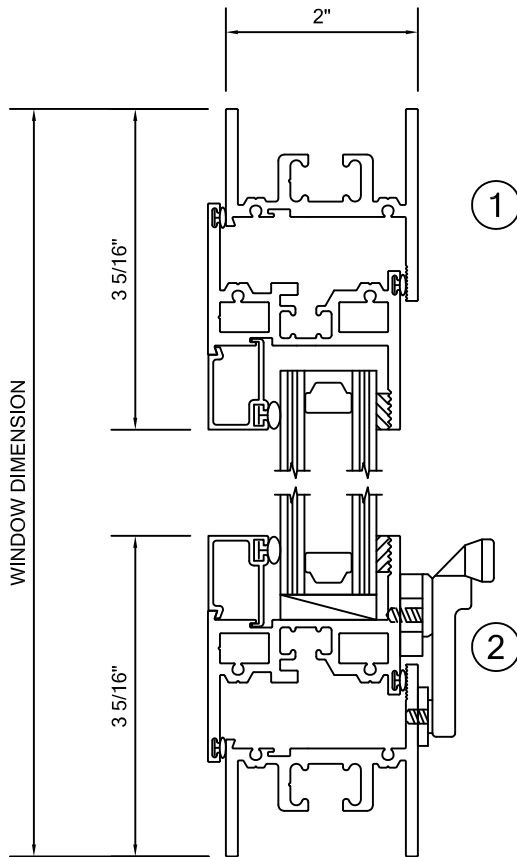

ALLIANCE WINDOW COMPANY, INC

Commercial Aluminum Windows & Doors

PRODUCT INFORMATION:
PROJECTED WINDOW
2000 SERIES
2" FRAME DEPTH
MFG CODE: 2500 HC POOG
 - AAMA HC-80 RATED
 - CRF OF 58
 - STC 39
 - 120 PSF STRUCTURAL
 - 18 PSF WATER

*NON-THERMAL FRAME SHOWN ALSO
 AVAILABLE WITH THERMAL FRAMING

*FRAMING SHOWN AS EQUAL LEG, ALSO AVAILABLE IN NAIL FIN,
 FLANGE FRAME AND PROJECT SPECIFIC APPLICATIONS.