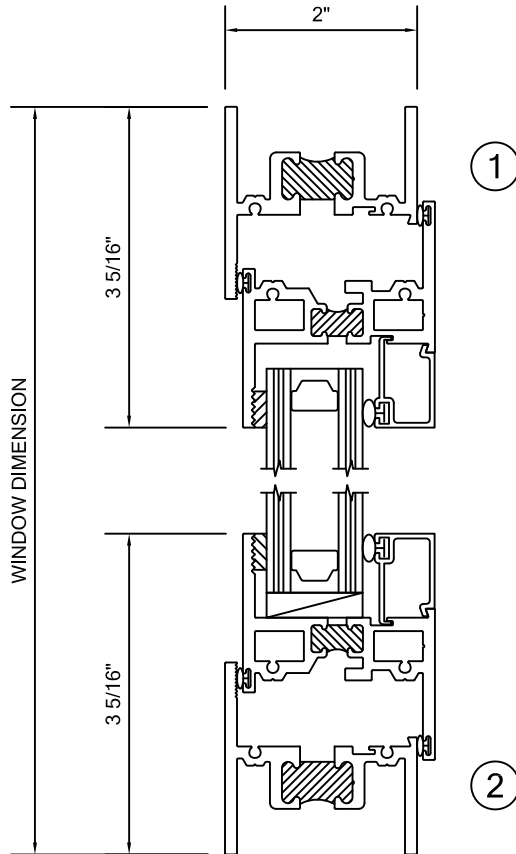

- CRF OF 58

- STC 39

- 120 PSF STRUCTURAL

- 18 PSF WATER

\*THERMAL FRAME SHOWN ALSO

AVAILABLE WITH NON-THERMAL FRAMING

\*FRAMING SHOWN AS EQUAL LEG, ALSO AVAILABLE IN NAIL FIN, FLANGE FRAME AND PROJECT SPECIFIC APPLICATIONS.