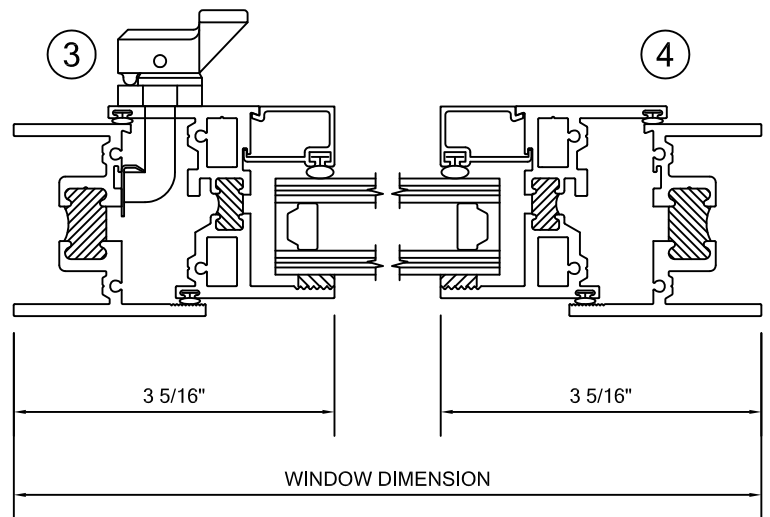

- CRF OF 58

- STC 39

- 120 PSF STRUCTURAL

- 18 PSF WATER

\*THERMAL FRAME SHOWN ALSO

AVAILABLE WITH NON-THERMAL FRAMING

\*FRAMING SHOWN AS EQUAL LEG, ALSO AVAILABLE IN NAIL FIN, FLANGE FRAME AND PROJECT SPECIFIC APPLICATIONS.