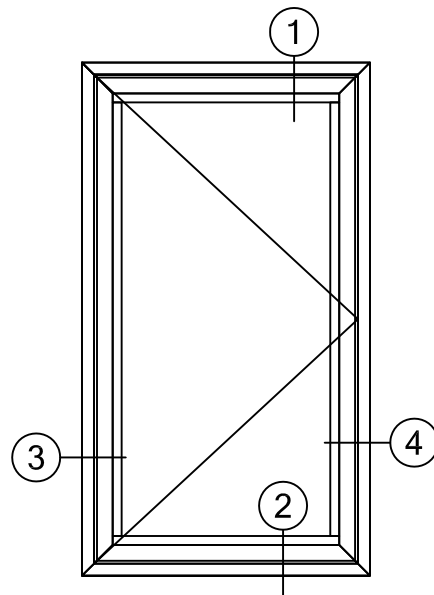

- CRF OF 58

- STC 39

- 120 PSF STRUCTURAL

- 18 PSF WATER

\*THERMAL FRAME SHOWN ALSO

AVAILABLE WITH NON-THERMAL FRAMING

\*FRAMING SHOWN AS EQUAL LEG, ALSO AVAILABLE IN NAIL FIN, FLANGE FRAME AND PROJECT SPECIFIC APPLICATIONS.