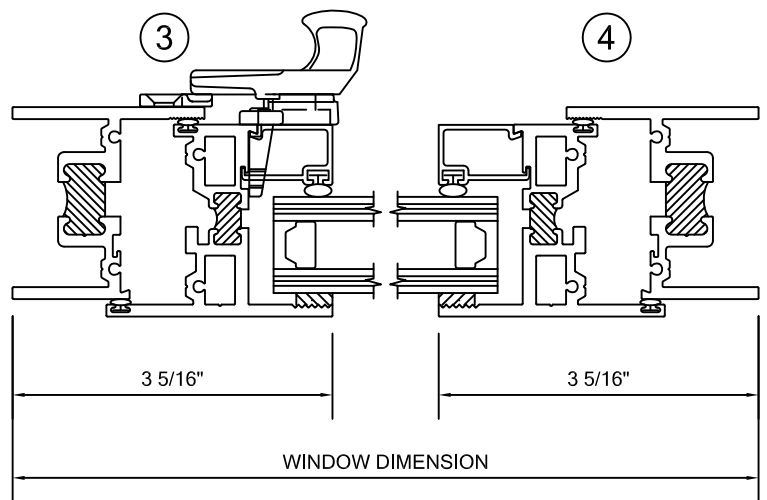

- CRF OF 58

- STC 39

- 120 PSF STRUCTURAL

- 18 PSF WATER

*THERMAL FRAME SHOWN ALSO

AVAILABLE WITH NON-THERMAL FRAMING

*FRAMING SHOWN AS EQUAL LEG, ALSO AVAILABLE IN NAIL FIN, FLANGE FRAME AND PROJECT SPECIFIC APPLICATIONS.