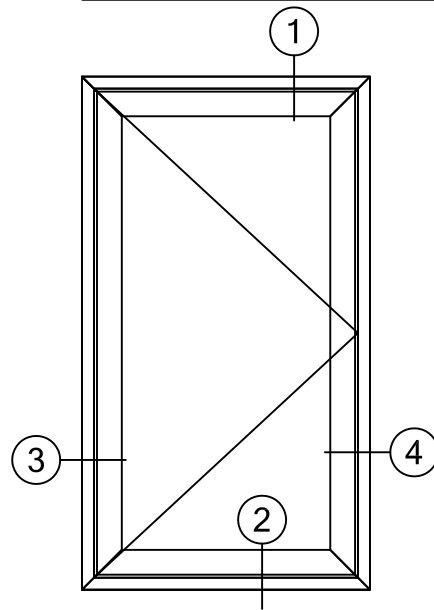

- CRF OF 58

- STC 39

- 120 PSF STRUCTURAL

- 18 PSF WATER

*THERMAL FRAME SHOWN ALSO

AVAILABLE WITH NON-THERMAL FRAMING

*FRAMING SHOWN AS EQUAL LEG, ALSO AVAILABLE IN NAIL FIN, FLANGE FRAME AND PROJECT SPECIFIC APPLICATIONS.