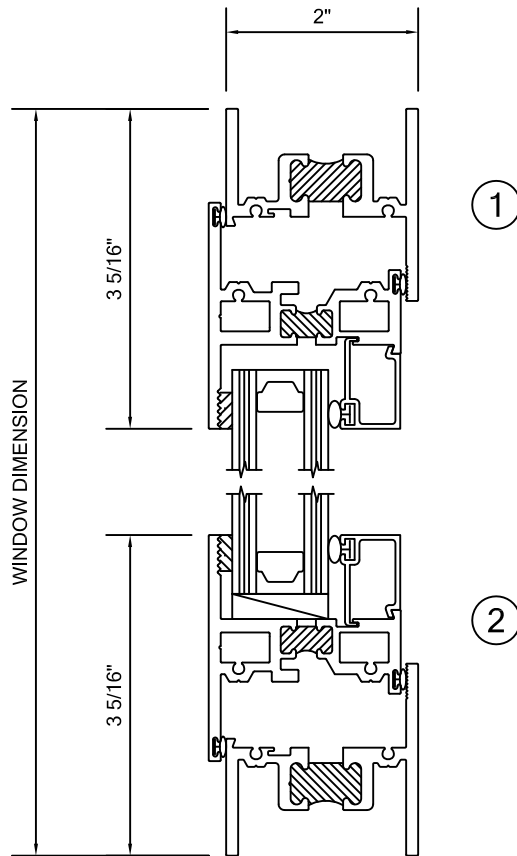

- CRF OF 58

- STC 39

- 120 PSF STRUCTURAL

- 18 PSF WATER

*THERMAL FRAME SHOWN ALSO

AVAILABLE WITH NON-THERMAL FRAMING

*FRAMING SHOWN AS EQUAL LEG, ALSO AVAILABLE IN NAIL FIN, FLANGE FRAME AND PROJECT SPECIFIC APPLICATIONS.